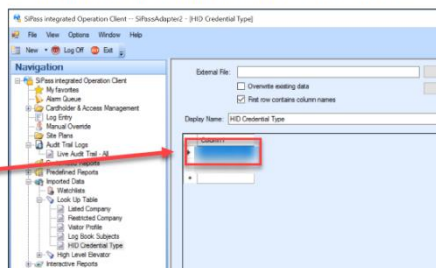

3. Select **HID Credential Type**.
4. Add the Credential Profile names in Column 1 as shown below: