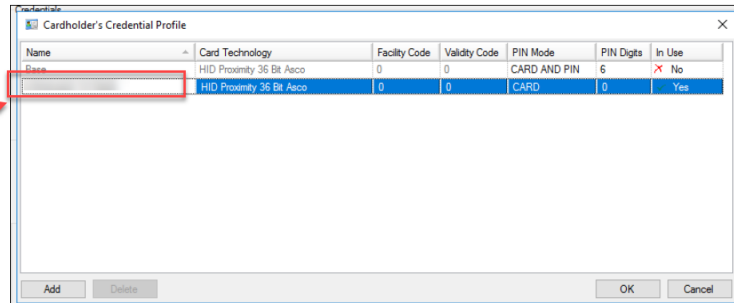

4. Add a new **Credential Profile** with Name matching the corresponding part number from the HID Origo Management Portal that you intend to issue. When viewing the list of available Mobile IDs in the HID Origo Management Portal, this is referred to as the Part number API. Note: It is important that both values match exactly. If they do not match, then Mobile credential issuance is likely to fail.

Figure 19: Add new credential profile