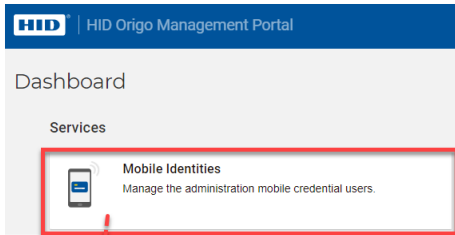

Good to know facts if SiPass with HID mobile credential connection

1. How to find HID “Part number API”

HID SiPass Installation and Configuration Guide: page 16 item 4

Figure 18: Credential Profile