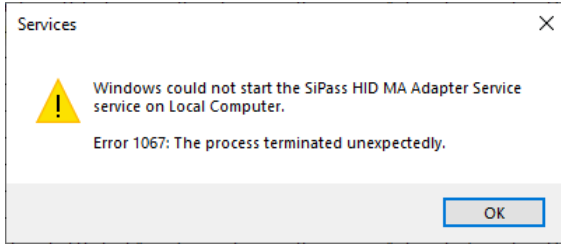

2. Possible reasons if the HID adapter service (SiPassHIDMAAdapterService) not starting

a. No internet connection