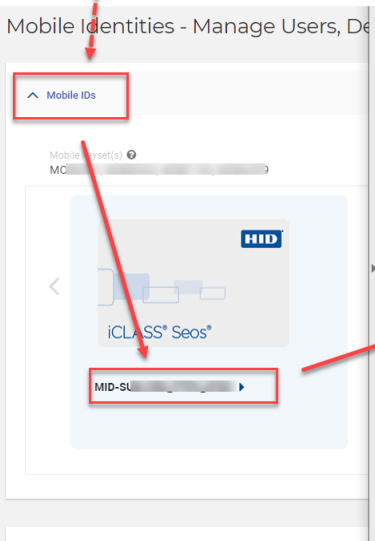

Good to know facts if SiPass with HID mobile credential connection

1. How to find HID “Part number API”

HID SiPass Installation and Configuration Guide: page 16 item 4