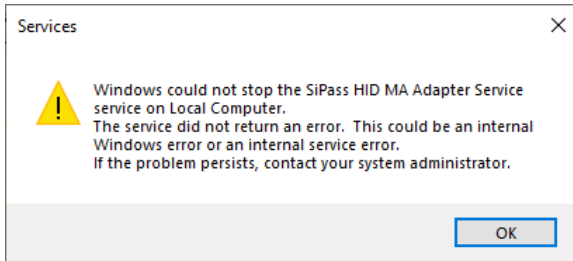

Same behavior if the service should be stopped without internet connection